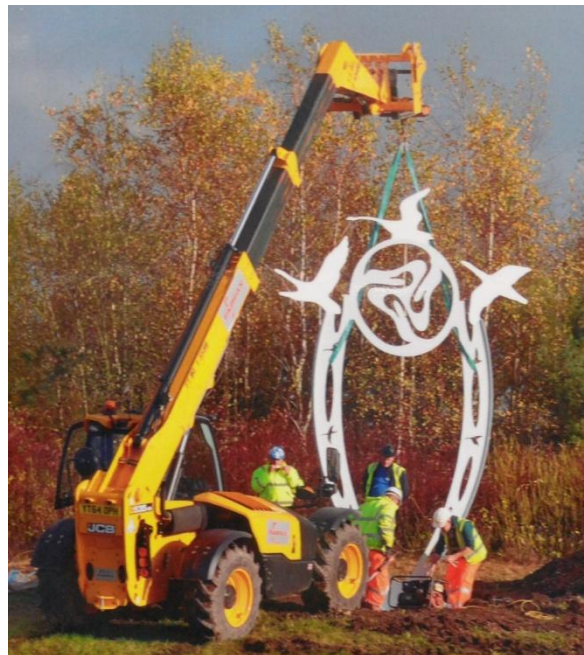

*"Abbey Window" Gateway sculpture being manoeuvred into place at the Brayton/Wishing Well roundabout.
Image courtesy of Selby District Council*

*Sculpture in situ and illuminated on the evening of 5th Dec 2014.
Image courtesy of David Lewis/Selby Civic Society*

*"Boat building" Gateway sculpture being manoeuvred into place at the Burn/Doncaster Road/A19 roundabout.
Image courtesy of Selby District Council*

*Sculpture in situ and illuminated on the evening of 5th Dec 2014
Image courtesy David Lewis/Selby Civic Society*