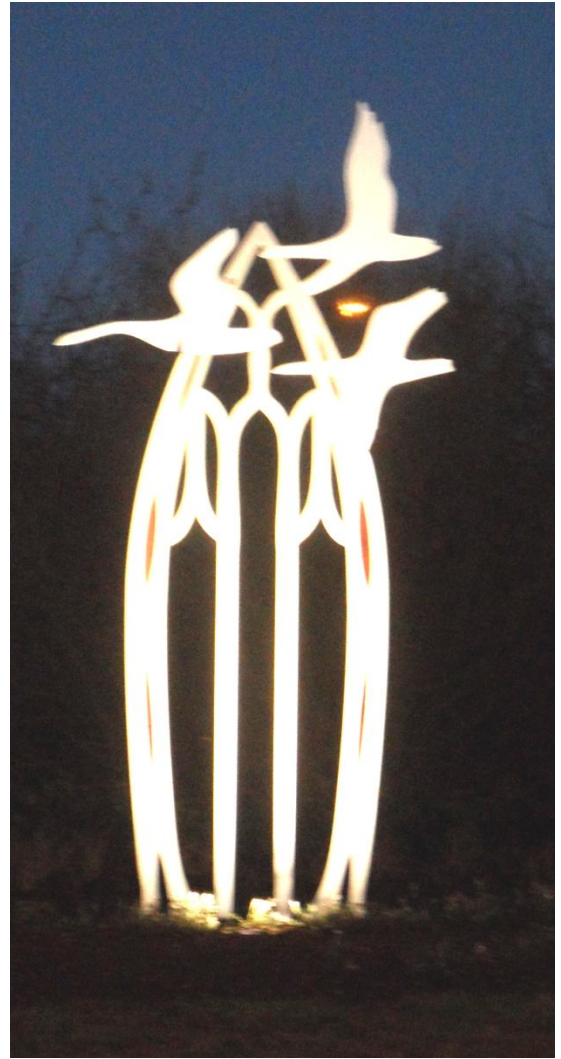

*"Abbey Window" Gateway sculpture being manoeuvred into place at the Brayton/Wishing Well roundabout.
Image courtesy of Selby District Council*

*Sculpture in situ and illuminated on the evening of 5th Dec 2014.
Image courtesy of David Lewis/Selby Civic Society*

*"Boat building" Gateway sculpture being manoeuvred into place at the Burn/Doncaster Road/A19 roundabout.
Image courtesy of Selby District Council*

*Sculpture in situ and illuminated on the evening of 5th Dec 2014
Image courtesy David Lewis/Selby Civic Society*